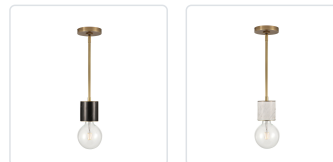

ROCCO PD308001

FIXTURE DIMENSIONS	D3-5/8" x H4-1/2"
LAMP TYPE	E26
MAX WATTAGE	60W
BULB QTY	1
BULBS INCLUDED	No
VOLTAGE	120V
ROD LENGTH	46" Max (3x12" + 1x6" + 1x4")
DIAMETER OF ROD	1/2"
WIRE LENGTH	144"
MINIMUM HANG HEIGHT	14"
SLOPED CEILING ADAPTABLE	Yes, Up to 45 Degrees
LOCATION	Dry
CANOPY DIMENSIONS	D4-3/4" x H7/8"
PAINT FINISH	VB01

[D - Diameter, L - Length, W - Width, H - Height, E - Extension]

AVAILABLE FINISHES:

PD308001VBBM

Black
Marble/Vintage
Brass

PD308001VBWM

Vintage
Brass/White
Marble

*For complete warranty terms, please visit: www.aloralighting.com/warranty